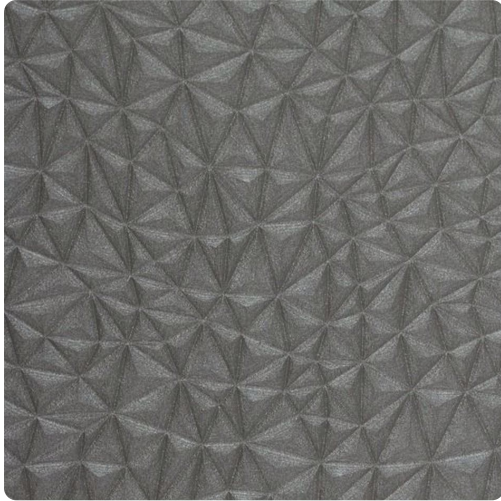

Roxy

ERX9004 – THUNDER GREY

Deeply textured and bold in geometric detail, Roxy is the newest 35 oz. design for Encore. Neutral shades and bold jewel tones are complimented by the playful emboss, as this design brings a forward thinking concept to your wall.

Other Available Colors:

Specifications

Content Fabric backed Vinyl

Width 52/54"

Weight (oz/lyd) 35

Weight (oz/sqyd) 23.33

Backing Osnaburg

Pattern Match Random reversible