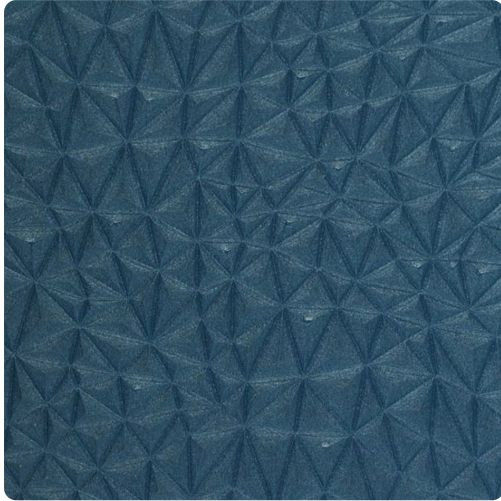

Roxy

ERX9005 – IMPERIAL

Deeply textured and bold in geometric detail, Roxy is the newest 35 oz. design for Encore. Neutral shades and bold jewel tones are complimented by the playful emboss, as this design brings a forward thinking concept to your wall.

Other Available Colors:

Specifications

Content Fabric backed Vinyl

Width 52/54"

Weight (oz/lyd) 35

Weight (oz/sqyd) 23.33

Backing Osnaburg

Pattern Match Random reversible