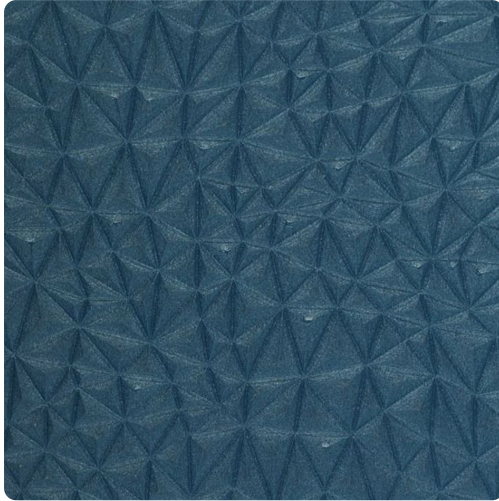

Roxy

ERX9005 – IMPERIAL

Deeply textured and bold in geometric detail, Roxy is the newest 35 oz. design for Encore. Neutral shades and bold jewel tones are complimented by the playful emboss, as this design brings a forward thinking concept to your wall.

Other Available Colors:

Specifications

Content Fabric backed Vinyl

Width 52/54"

Weight (oz/lyd) 35

Weight (oz/sqyd) 23.33

Backing Osnaburg

Pattern Match Random reversible