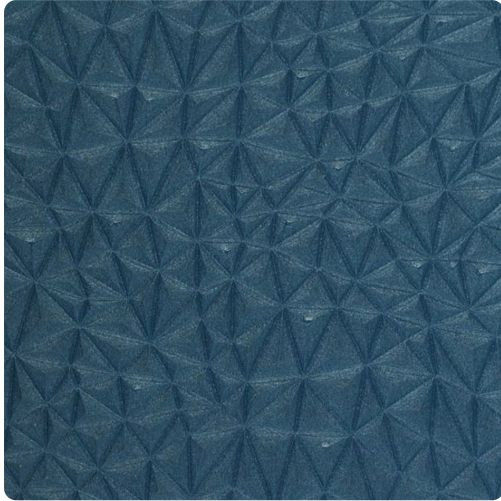

# Roxy

ERX9005 – IMPERIAL

Deeply textured and bold in geometric detail, Roxy is the newest 35 oz. design for Encore. Neutral shades and bold jewel tones are complimented by the playful emboss, as this design brings a forward thinking concept to your wall.

Other Available Colors:

## Specifications

Content Fabric backed Vinyl

Width 52/54"

Weight (oz/lyd) 35

Weight (oz/sqyd) 23.33

Backing Osnaburg

Pattern Match Random reversible

Fire Rating Class A