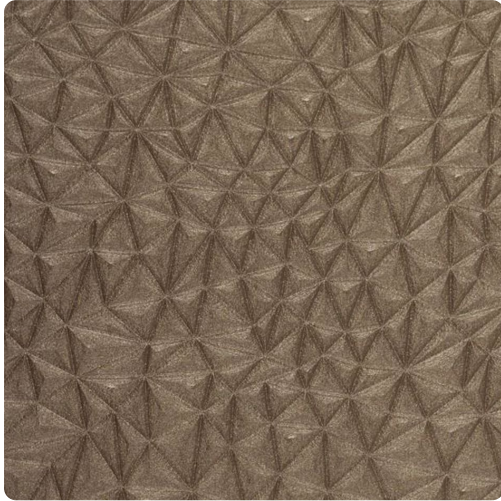

Roxy

ERX9017 – BERGAMOT

Deeply textured and bold in geometric detail, Roxy is the newest 35 oz. design for Encore. Neutral shades and bold jewel tones are complimented by the playful emboss, as this design brings a forward thinking concept to your wall.

Other Available Colors:

Specifications

Content Fabric backed Vinyl

Width 52/54"

Weight (oz/lyd) 35

Weight (oz/sqyd) 23.33

Backing Osnaburg

Pattern Match Random reversible