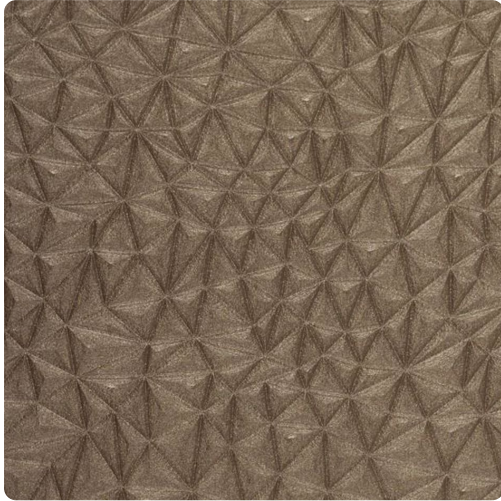

# Roxy

ERX9017 – BERGAMOT

Deeply textured and bold in geometric detail, Roxy is the newest 35 oz. design for Encore. Neutral shades and bold jewel tones are complimented by the playful emboss, as this design brings a forward thinking concept to your wall.

Other Available Colors:

## Specifications

Content Fabric backed Vinyl

Width 52/54"

Weight (oz/lyd) 35

Weight (oz/sqyd) 23.33

Backing Osnaburg

Pattern Match Random reversible

Fire Rating Class A