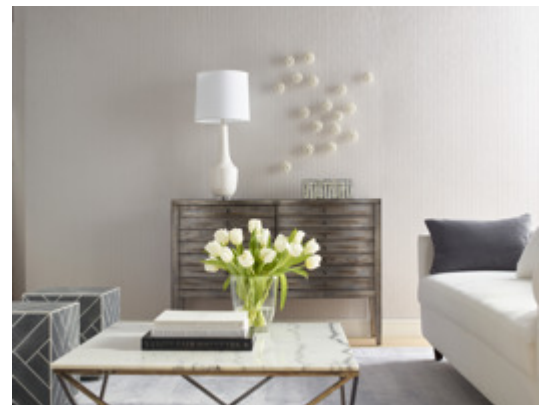

Specifications

Content Fabric backed Vinyl

Width 52/54"

Weight (oz/lyd) 35

Weight (oz/sqyd) 23.33

Backing Osnaburg

Pattern Match Random Straight Hang

Fire Rating Class A

Flame Spread 20

Smoke Developed 105

Environmental Attributes

CA 01350

<https://www.mdcwall.com/go/sku/ESC2613>