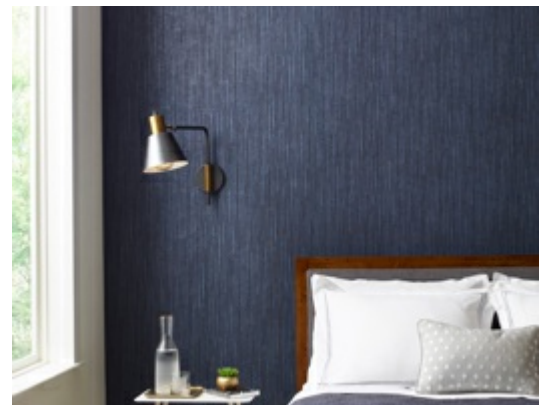

Aurum

MAA1612 – Fossil

Other Available Colors:

Specifications

Width 52/54"

Weight (oz/lyd) 20

Weight (oz/sqyd) 13.33

Type Type II