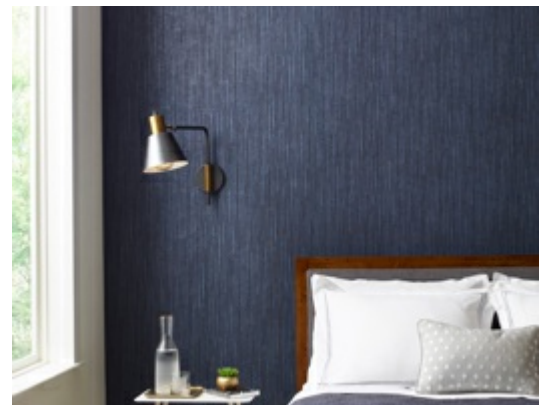

# Aurum

MAA1617 – Deep Sapphire

Other Available Colors:

## Specifications

Width 52/54"

Weight (oz/lyd) 20

Weight (oz/sqyd) 13.33

Type Type II

Backing Osnaburg

Pattern Match Random reversible

Fire Rating Class A