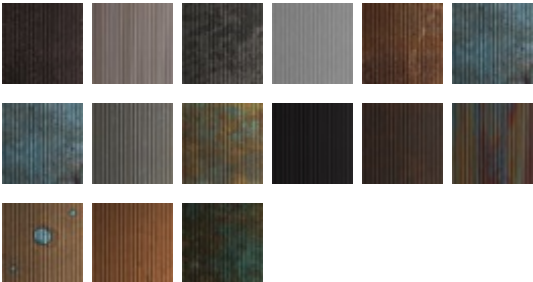

Bengal

MAMABL – Arctic

Other Available Colors:

Specifications

Panel Size 4 FT x 8 FT

<https://www.mdcwall.com/go/sku/MAMABL>