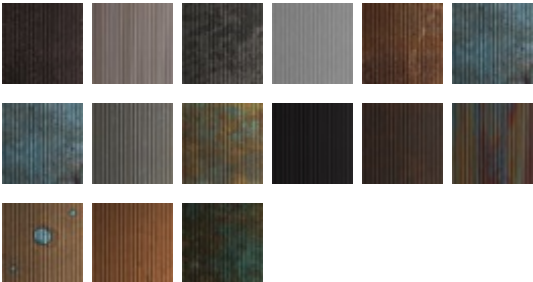

Bengal

MAMBSBL – Black Sands

Other Available Colors:

Specifications

Panel Size 4 FT x 8 FT

<https://www.mdcwall.com/go/sku/MAMBSBL>