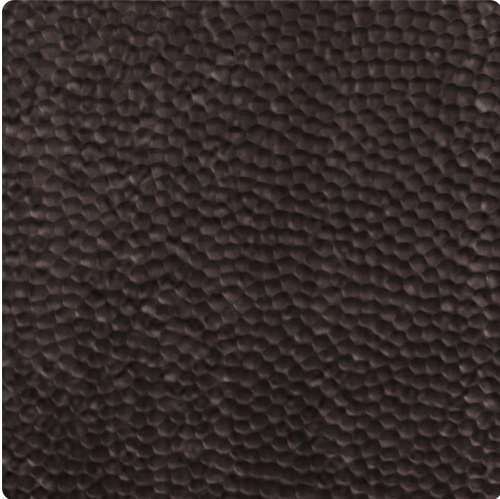

Hammered

MAMBSHM – Black Sands

Other Available Colors:

Specifications

Panel Size 4 FT x 8 FT

<https://www.mdcwall.com/go/sku/MAMBSHM>