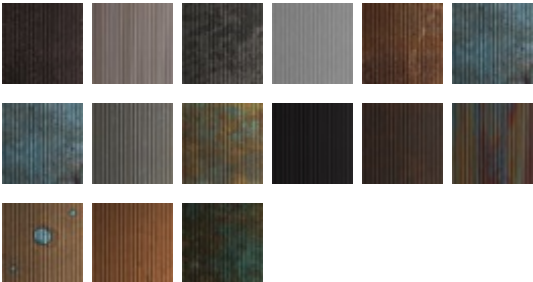

Bengal

MAMCBL – Carats

Other Available Colors:

Specifications

Panel Size 4 FT x 8 FT

<https://www.mdcwall.com/go/sku/MAMCBL>