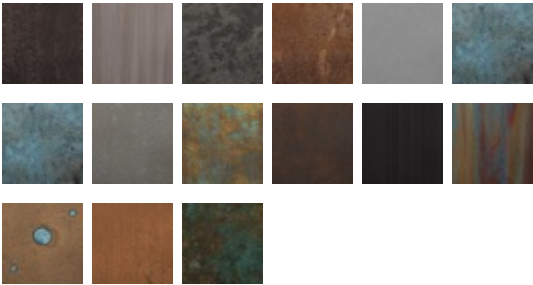

Tannery

MAMCLTN – Cu Later

Other Available Colors:

Specifications

Panel Size 4 FT x 8 FT

<https://www.mdcwall.com/go/sku/MAMCLTN>