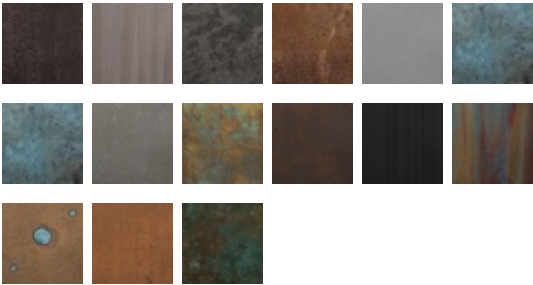

Tannery

MAMCTN – Carats

Other Available Colors:

Specifications

Panel Size 4 FT x 8 FT

<https://www.mdcwall.com/go/sku/MAMCTN>