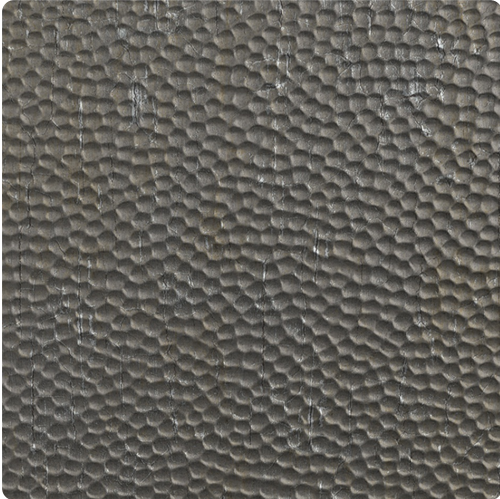

# Hammered

MAMGHM – Gatsby

Other Available Colors:

## Specifications

Panel Size 4 FT x 8 FT

<https://www.mdcwall.com/go/sku/MAMGHM>