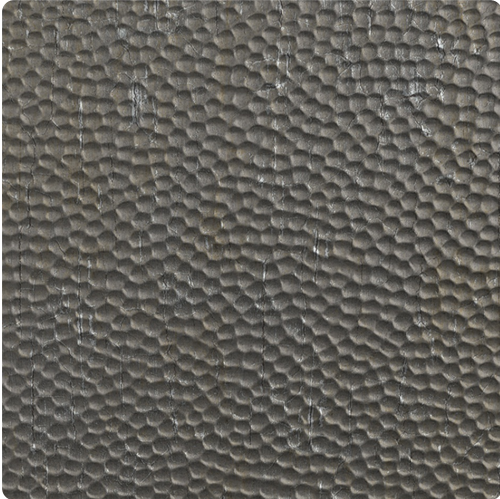

Hammered

MAMGHM – Gatsby

Other Available Colors:

Specifications

Panel Size 4 FT x 8 FT

<https://www.mdcwall.com/go/sku/MAMGHM>