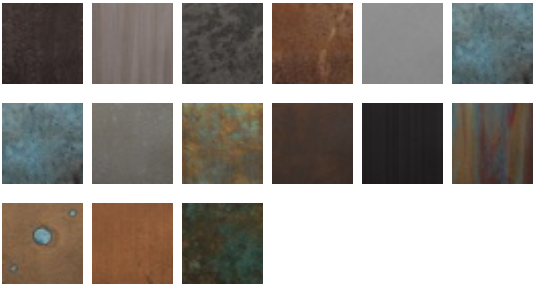

Tannery

MAMGTN – Gatsby

Other Available Colors:

Specifications

Panel Size 4 FT x 8 FT

<https://www.mdcwall.com/go/sku/MAMGTN>