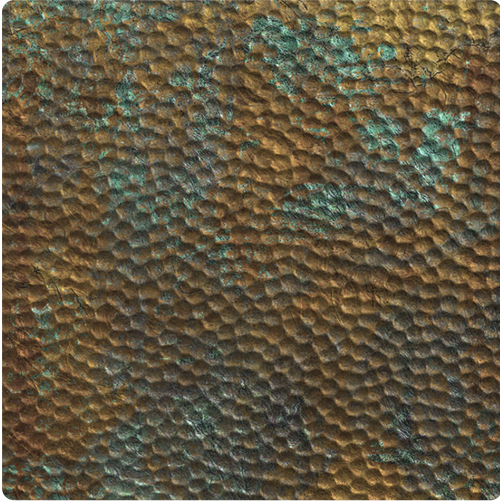

Hammered

MAMNPHM – Native Patina

Other Available Colors:

Specifications

Panel Size 4 FT x 8 FT

<https://www.mdcwall.com/go/sku/MAMNPHM>