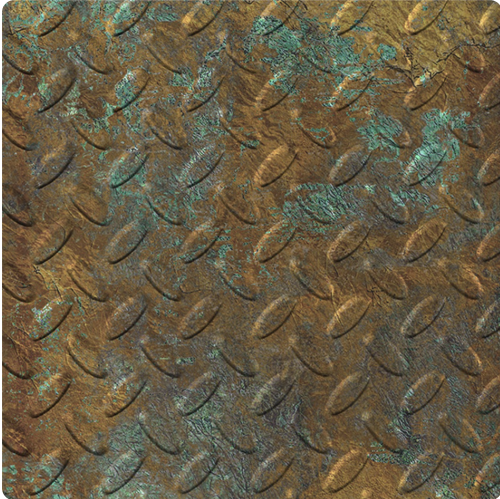

# Monaco

MAMNPMO – Native Patina

Other Available Colors:

## Specifications

Panel Size 4 FT x 8 FT

<https://www.mdcwall.com/go/sku/MAMNPMO>