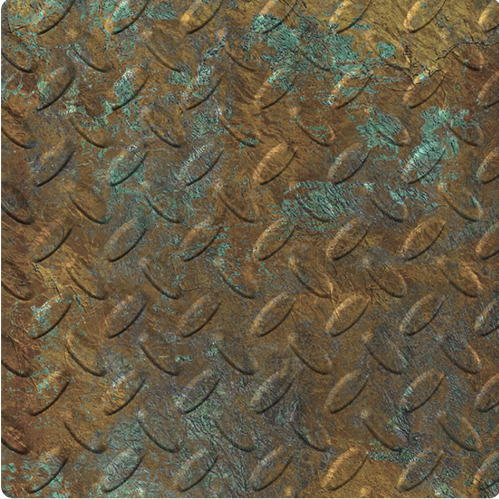

Monaco

MAMNPMO – Native Patina

Other Available Colors:

Specifications

Panel Size 4 FT x 8 FT

<https://www.mdcwall.com/go/sku/MAMNPMO>