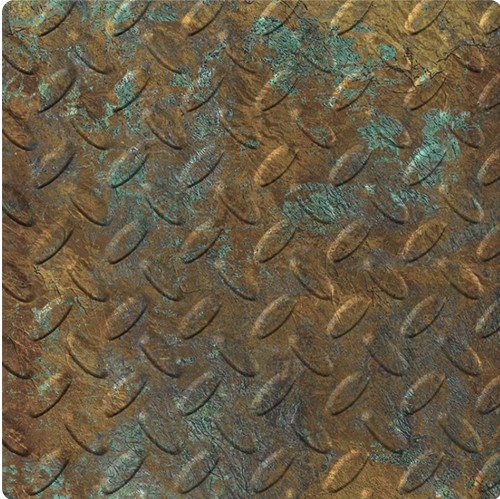

Monaco

MAMNPMO – Native Patina

Other Available Colors:

Specifications

Panel Size 4 FT x 8 FT

<https://www.mdcwall.com/go/sku/MAMNPMO>