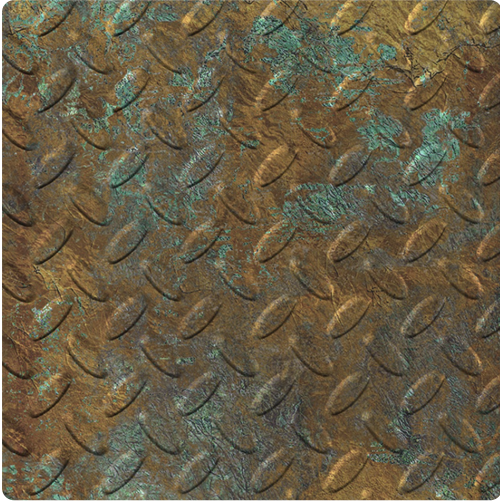

Monaco

MAMNPMO – Native Patina

Other Available Colors:

Specifications

Panel Size 4 FT x 8 FT

<https://www.mdcwall.com/go/sku/MAMNPMO>