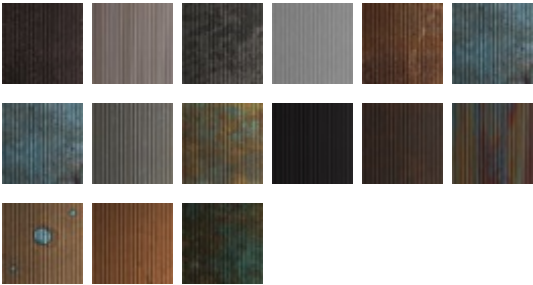

Bengal

MAMRBL – Raven

Other Available Colors:

Specifications

Panel Size 4 FT x 8 FT

<https://www.mdcwall.com/go/sku/MAMRBL>