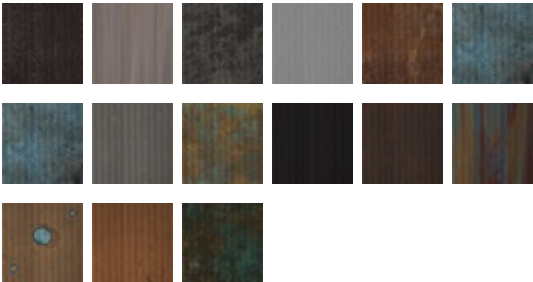

Fluted

MAMRFL – Raven

Other Available Colors:

Specifications

Panel Size 4 FT x 8 FT

<https://www.mdcwall.com/go/sku/MAMRFL>