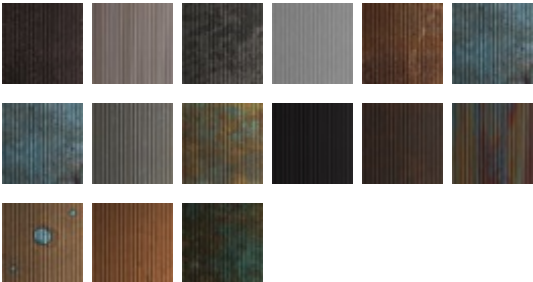

Bengal

MAMRRBL – Red Rust

Other Available Colors:

Specifications

Panel Size 4 FT x 8 FT

<https://www.mdcwall.com/go/sku/MAMRRBL>