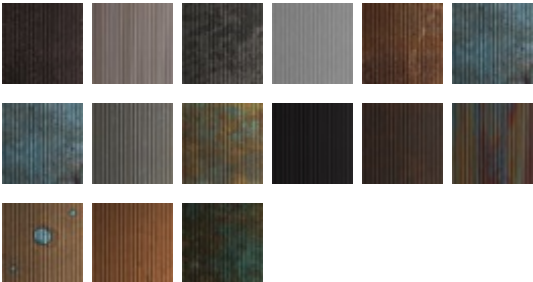

# Bengal

MAMRRBL – Red Rust

Other Available Colors: