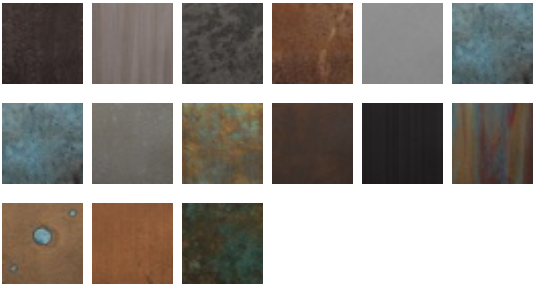

Tannery

MAMRRTN – Red Rust

Other Available Colors:

Specifications

Panel Size 4 FT x 8 FT

<https://www.mdcwall.com/go/sku/MAMRRTN>