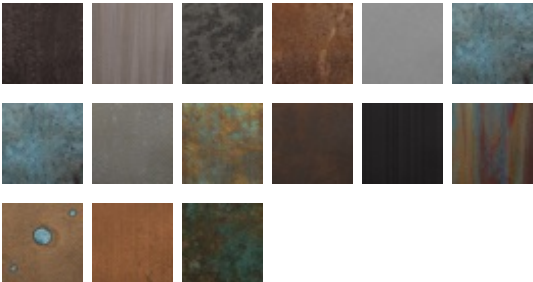

Tannery

MAMRRTN – Red Rust

Other Available Colors:

Specifications

Panel Size 4 FT x 8 FT

<https://www.mdcwall.com/go/sku/MAMRRTN>