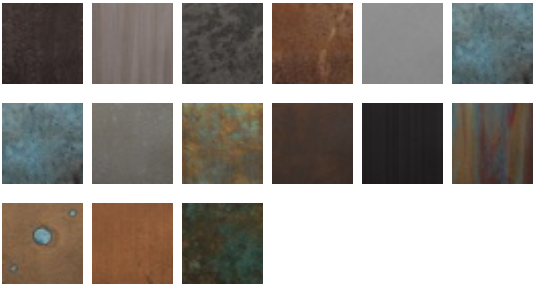

Tannery

MAMRTN – Raven

Other Available Colors:

Specifications

Panel Size 4 FT x 8 FT

<https://www.mdcwall.com/go/sku/MAMRTN>