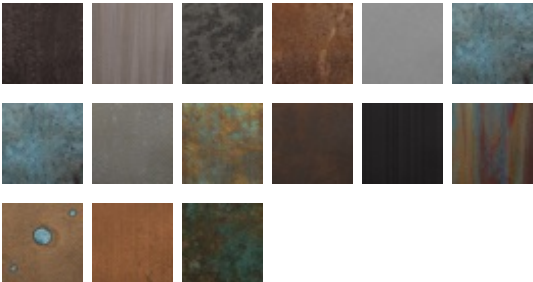

# Tannery

MAMRTN – Raven

Other Available Colors: