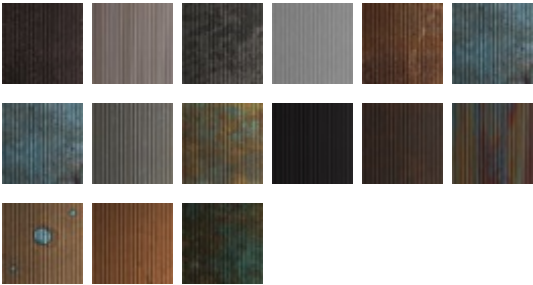

Bengal

MAMSIBL – So Impressed

Other Available Colors:

Specifications

Panel Size 4 FT x 8 FT

<https://www.mdcwall.com/go/sku/MAMSIBL>