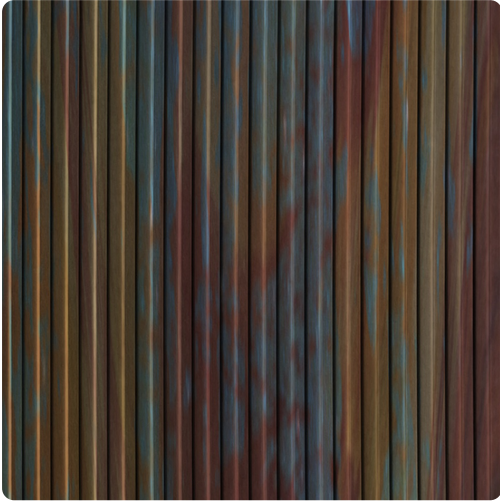

Bengal

MAMSIBL – So Impressed

Other Available Colors:

Specifications

Panel Size 4 FT x 8 FT

<https://www.mdcwall.com/go/sku/MAMSIBL>