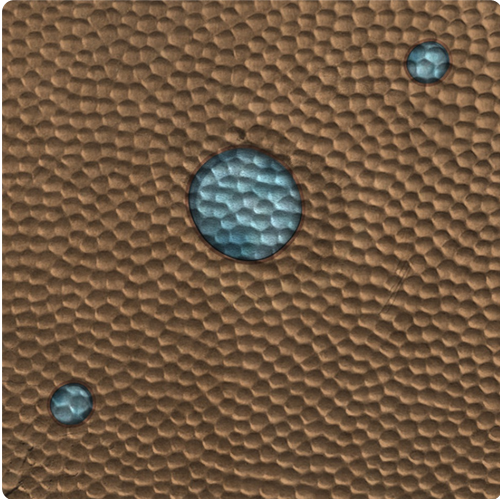

Hammered

MAMTHM – Talisman

Other Available Colors:

Specifications

Panel Size 4 FT x 8 FT

<https://www.mdcwall.com/go/sku/MAMTHM>