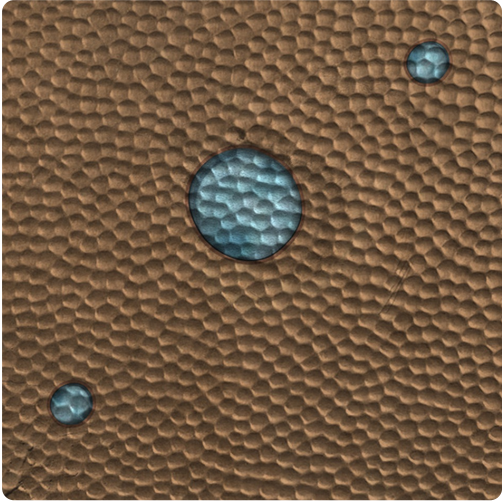

Hammered

MAMTHM – Talisman

Other Available Colors:

Specifications

Panel Size 4 FT x 8 FT

<https://www.mdcwall.com/go/sku/MAMTHM>