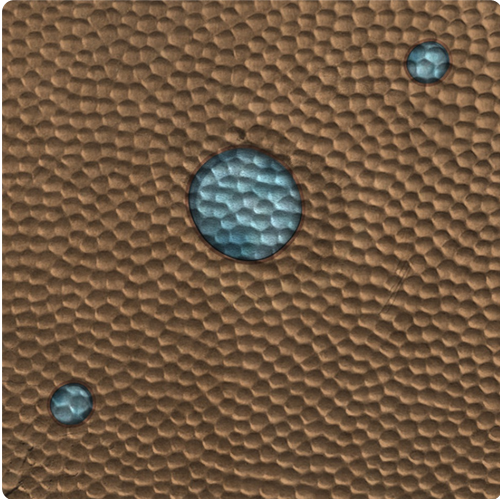

# Hammered

MAMTHM – Talisman

Other Available Colors:

## Specifications

Panel Size 4 FT x 8 FT

<https://www.mdcwall.com/go/sku/MAMTHM>