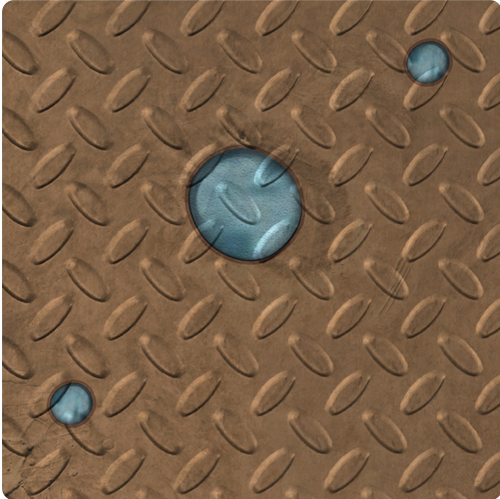

Monaco

MAMTMO – Talisman

Other Available Colors:

Specifications

Panel Size 4 FT x 8 FT

<https://www.mdcwall.com/go/sku/MAMTMO>