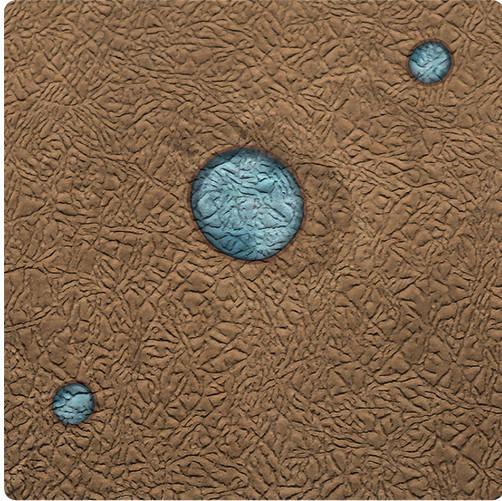

Tannery

MAMTTN – Talisman

Other Available Colors:

Specifications

Panel Size 4 FT x 8 FT

<https://www.mdcwall.com/go/sku/MAMTTN>