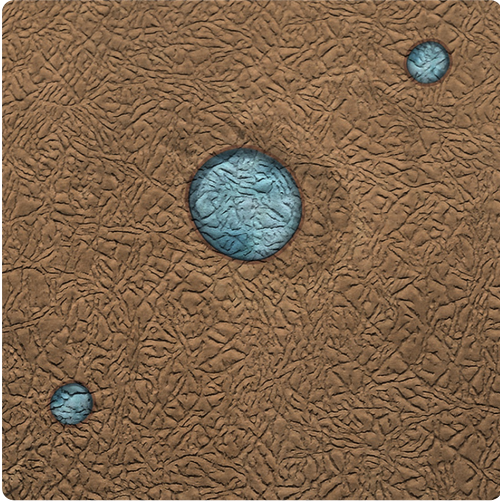

Tannery

MAMTTN – Talisman

Other Available Colors:

Specifications

Panel Size 4 FT x 8 FT

<https://www.mdcwall.com/go/sku/MAMTTN>