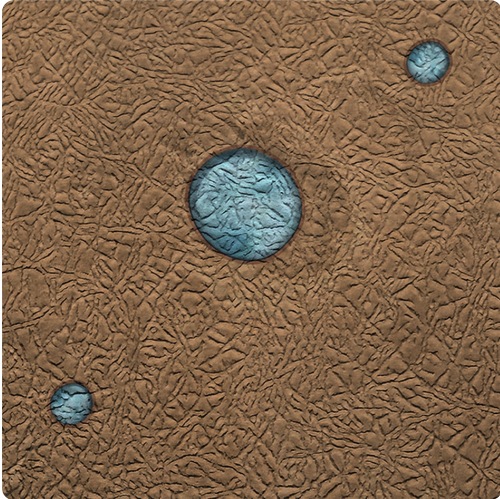

# Tannery

MAMTTN – Talisman

Other Available Colors:

## Specifications

Panel Size 4 FT x 8 FT

<https://www.mdcwall.com/go/sku/MAMTTN>