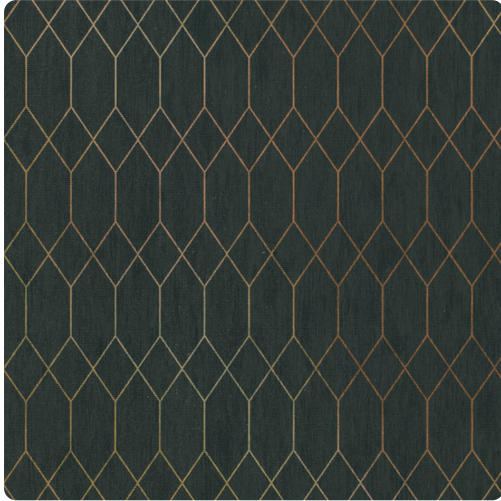

Brixton

MBX9301 – Sherwood Forest

Brixton captures the artistic nuance of cathedral architecture. Recognized for its large expanses of glass, sharply pointed spires, and ribbed vaults; Brixton adds a dynamic mid-scale design element to any space. Boasting a palette of 17 colors etched with a sharp metallic design; Brixton takes you from rich Sherwood Forest green, Carmine burgundy, and Firelight copper to cool and warm neutrals such as Alba white and Travertine beige.

Other Available Colors:

Specifications

Content Fabric backed Vinyl

Width 52/54"

Weight (oz/lyd) 20

Weight (oz/sqyd) 13.33

Type Type II

Backing Non-woven

Pattern Match Reversible straight across match

Fire Rating Class A

Flame Spread 15

Smoke Developed 20

Environmental Attributes

NSF 342

CA 01350

Features