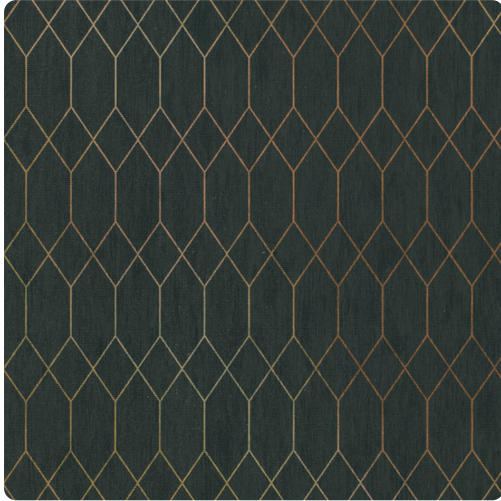

# Brixton

MBX9301 – Sherwood Forest

Brixton captures the artistic nuance of cathedral architecture. Recognized for its large expanses of glass, sharply pointed spires, and ribbed vaults; Brixton adds a dynamic mid-scale design element to any space. Boasting a palette of 17 colors etched with a sharp metallic design; Brixton takes you from rich Sherwood Forest green, Carmine burgundy, and Firelight copper to cool and warm neutrals such as Alba white and Travertine beige.

Other Available Colors:

## Specifications

Content Fabric backed Vinyl

Width 52/54"

Weight (oz/lyd) 20

Weight (oz/sqyd) 13.33

Type Type II

Backing Non-woven

Pattern Match Reversible straight across match