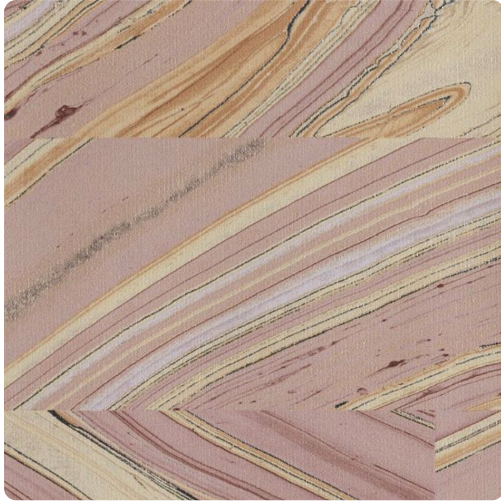

Dazzling Mystere

MCD2211 – Orchid

Full Repeat:

Other Available Colors:

Reminiscent of geodes or perhaps malachite, stone-like slabs with curvilinear lines and beautifully contrasting color suggest an organic origin. Through the use of Mylar, intermittent veins of glistening metal add a note of sophistication. Among the five palettes is Orchid, with shades of light purple, cream, and brown with silver streaks, or Glint, in southwestern slot canyon browns with taupe, grey, and shining silver. This handsome vinyl wallcovering is washable and durable.

Pattern Match Non-reversible drop match

Fire Rating Class A

Flame Spread 25

Smoke Developed 100

Environmental Attributes

NSF 342

Features

post consumer recycled content