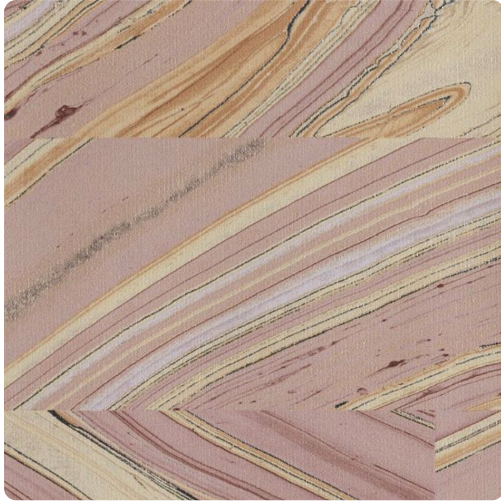

# Dazzling Mystere

MCD2211 – Orchid

Full Repeat:

Other Available Colors:

Reminiscent of geodes or perhaps malachite, stone-like slabs with curvilinear lines and beautifully contrasting color suggest an organic origin. Through the use of Mylar, intermittent veins of glistening metal add a note of sophistication. Among the five palettes is Orchid, with shades of light purple, cream, and brown with silver streaks, or Glint, in southwestern slot canyon browns with taupe, grey, and shining silver. This handsome vinyl wallcovering is washable and durable.