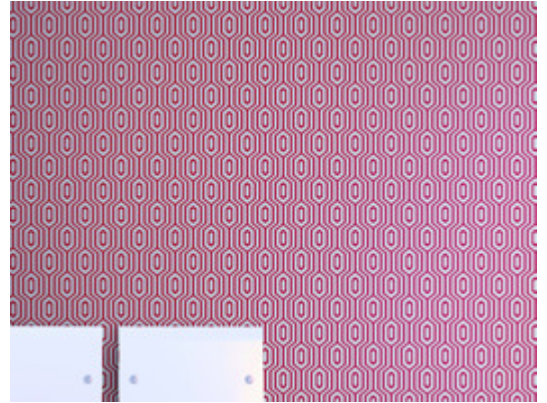

# Trapeze

MDD3180 – Parisian Angles

Other Available Colors:

Concentric elongated hexagons are connected in vertical lines creating a maze in a duo of snappy contrasting color. The texture is fine grained and several selections gleam with metallic ink. Composed of durable vinyl, this contemporary geometric wallcovering is durable, washable and strippable as well as striking.

## Specifications

Content Non-woven backed Vinyl

Width 52/54"

Weight (oz/lyd) 20

Weight (oz/sqyd) 13.33

Type Type II

Backing Non-woven

Repeat 4.25" Vertical

Pattern Match Reversible straight across match

Fire Rating Class A

Flame Spread 25

Smoke Developed 35