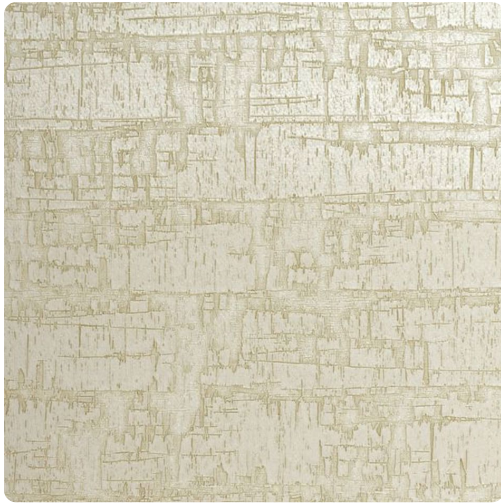

# Elysee

MEL5015 – Celadon

A birch tree stands tall and strong, horizontal lines and grooves etched into its bark. Elysee mimics this natural design by providing a collection of neutrals and deeply rich, earthy tones and will give your space a unique twist with its detail and texture.

Other Available Colors:

## Specifications

Contents Fabric-backed Vinyl - 20% Recycled Content

Width 52/54"

Weight (oz/lyd) 20

Weight (oz/sqyd) 13.33

Type Type II

Backing Osnaburg

Pattern Match Random reversible