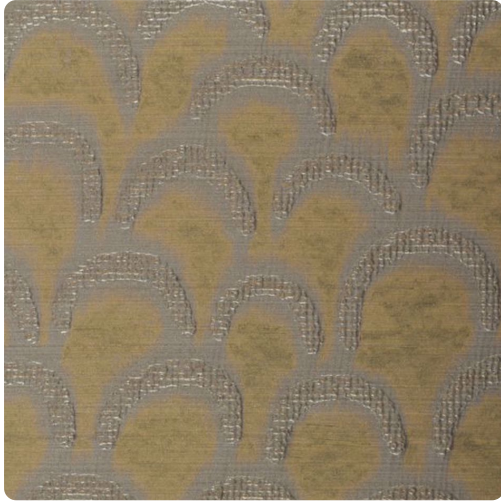

# Marcel

MHC1288 – Brushed Gold

Other Available Colors:

Fully textured arches fill a metallic ground with overlaid color, bringing an intriguing design to the Handcrafted line. Marcel, exceedingly magical in Mermaid, proves the evolution of design and color in this one of a kind piece of art.

## Specifications

Content Polyester/Cellulose

Width 27"

Weight (oz/lyd) 32

Weight (oz/sqyd) 21.33

Backing Non-woven

Repeat 28" Vertical

Pattern Match Non-reversible straight across match