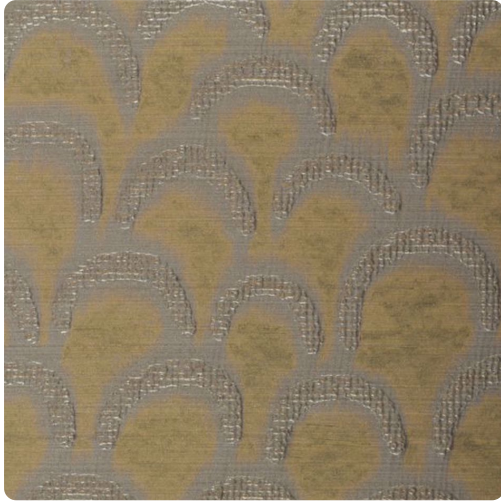

Marcel

MHC1288 – Brushed Gold

Other Available Colors:

Fully textured arches fill a metallic ground with overlaid color, bringing a intriguing design to the Handcrafted line. Marcel, exceedingly magical in Mermaid, proves the evolution of design and color in this one of a kind piece of art.

Specifications

Content Polyester/Cellulose

Width 27"

Weight (oz/lyd) 32

Weight (oz/sqyd) 21.33

Backing Non-woven

Repeat 28" Vertical

Pattern Match Non-reversible straight across match