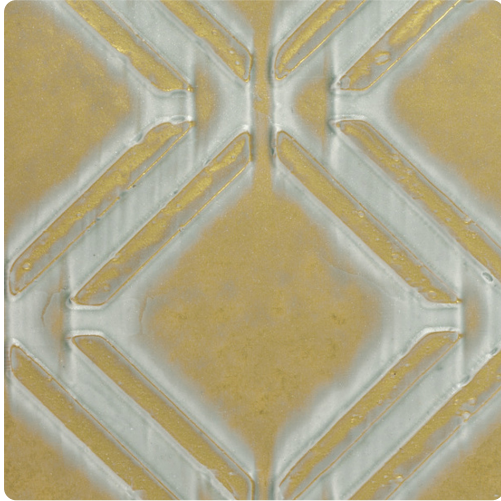

Ramsey

MHC1336 – Gilded

Geometric Ramsey boasts deep texture and subtle sheen, making this a dimensional design that jumps from the wall. The modern pattern combines with a pearlescent finish that creates a chic, upscale space.

Other Available Colors:

Specifications

Content Polyester/Cellulose

Width 27"

Weight (oz/lyd) 32

Weight (oz/sqyd) 21.33

Backing Paper backed mylar

Repeat 4.375" Vertical

Pattern Match Non-reversible straight across match

Fire Rating Class A

Flame Spread 25

Smoke Developed 80

<https://www.mdcwall.com/go/sku/MHC1336>