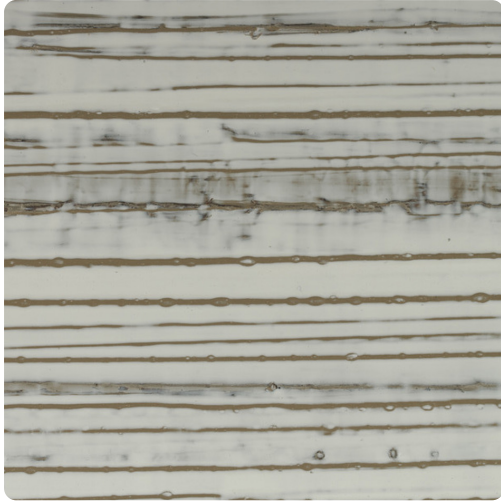

Camilla

MHC1364 – White Wash

Camilla is carefully handcrafted in a way that inspired a rugged, natural appearance. A deep texture and flecks of metallic highlight the horizontal pattern. Seven stunning colorways complete the design, ranging from neutrals to bold grays and blues.

Other Available Colors:

Specifications

Content Polyester/Cellulose

Width 27"

Roll Length 15 yards

Backing Non-woven backed mylar

Pattern Match Random non-reversible

Fire Rating Class A