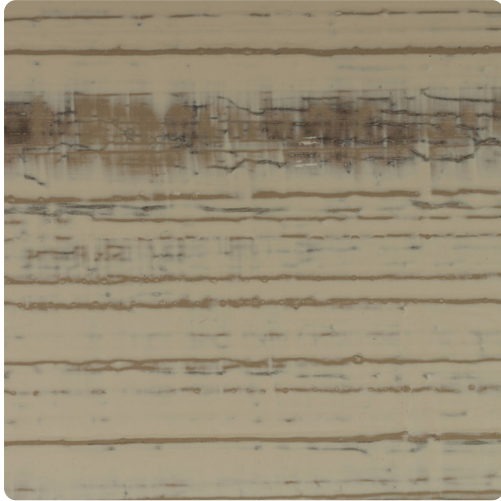

# Camilla

MHC1366 – Alchemy

Camilla is carefully handcrafted in a way that inspired a rugged, natural appearance. A deep texture and flecks of metallic highlight the horizontal pattern. Seven stunning colorways complete the design, ranging from neutrals to bold grays and blues.

Other Available Colors:

## Specifications

Content Polyester/Cellulose

Width 27"

Roll Length 15 yards

Backing Non-woven backed mylar

Pattern Match Random non-reversible

Fire Rating Class A

<https://www.mdcwall.com/go/sku/MHC1366>