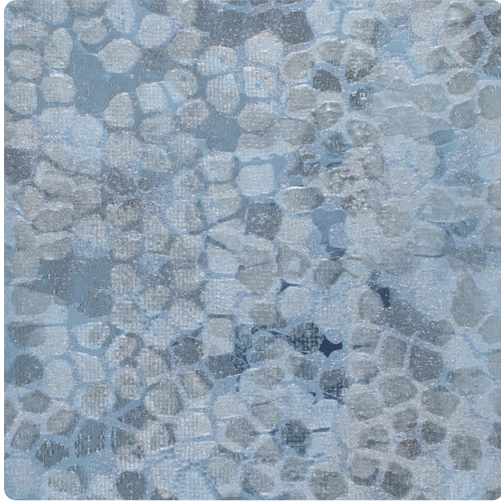

Celestine

MHC1451 – Lapis

Celestine's bold shimmer plays off of its subtle texture to create an eye-catching, handcrafted masterpiece. Available in 7 colorways, Celestine is a striking choice for any space.

Other Available Colors:

Specifications

Content Polyester/Cellulose

Width 27"

Weight (oz/lyd) 32

Weight (oz/sqyd) 21.33

Backing Non-woven

Pattern Match Random non-reversible