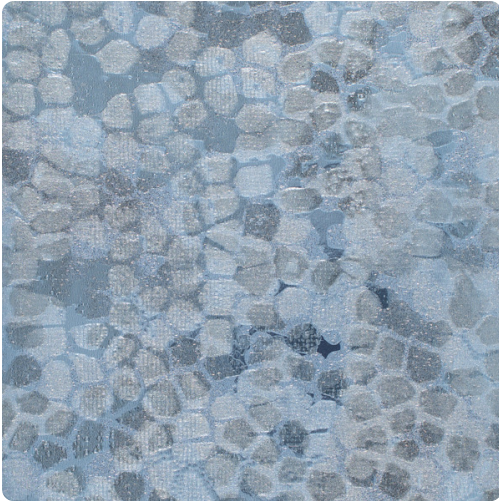

Celestine

MHC1451 – Lapis

Handcrafted

Celestine's bold shimmer plays off of its subtle texture to create an eye-catching, handcrafted masterpiece.

Available in 7 colorways, Celestine is a striking choice for any space.

Specifications

Content Polyester/Cellulose

Width 27"

Weight (oz/lyd) 32

Weight (oz/sqyd) 21.33

Backing Non-woven

Pattern Match Random non-reversible

Fire Rating Class A

Flame Spread 25

Smoke Developed 80

<https://www.mdcwall.com/go/sku/MHC1451>