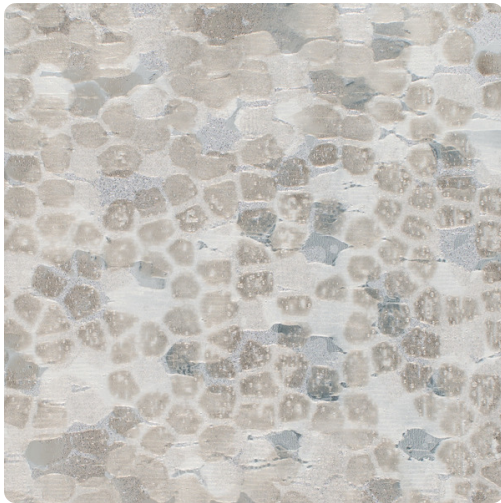

Celestine

MHC1455 – Smokey Quartz

Handcrafted

Celestine's bold shimmer plays off of its subtle texture to create an eye-catching, handcrafted masterpiece.

Available in 7 colorways, Celestine is a striking choice for any space.

Specifications

Content Polyester/Cellulose

Width 27"

Weight (oz/lyd) 32

Weight (oz/sqyd) 21.33

Backing Non-woven

Pattern Match Random non-reversible

Fire Rating Class A

Flame Spread 25

Smoke Developed 80

<https://www.mdcwall.com/go/sku/MHC1455>