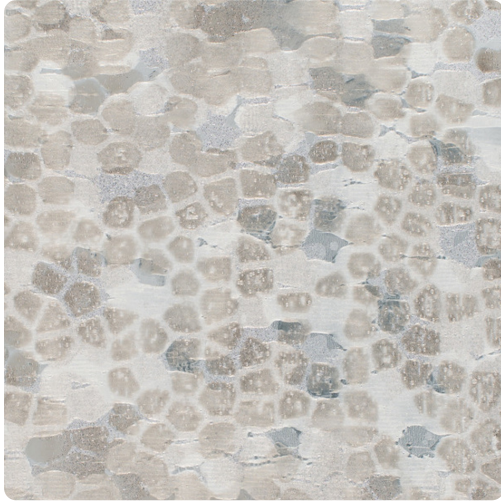

Celestine

MHC1455 – Smokey Quartz

Celestine's bold shimmer plays off of its subtle texture to create an eye-catching, handcrafted masterpiece. Available in 7 colorways, Celestine is a striking choice for any space.

Other Available Colors:

Specifications

Content Polyester/Cellulose

Width 27"

Weight (oz/lyd) 32

Weight (oz/sqyd) 21.33

Backing Non-woven

Pattern Match Random non-reversible