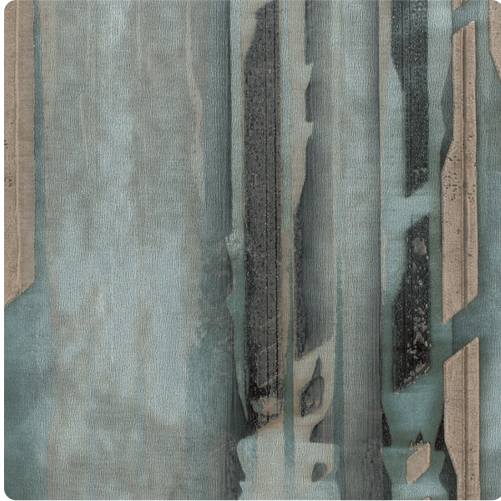

Lancet

MHC1467 – Stormy Seas

This vertical design provides a loose structure that is riddled with metallic accents. Lancet's 7-colorway selection offers soothing blues and silvers, as well as neutrals.

Other Available Colors:

Specifications

Content Polyester/Cellulose

Width 27"

Weight (oz/lyd) 32

Weight (oz/sqyd) 21.33

Backing Non-woven

Pattern Match Random non-reversible

Fire Rating Class A