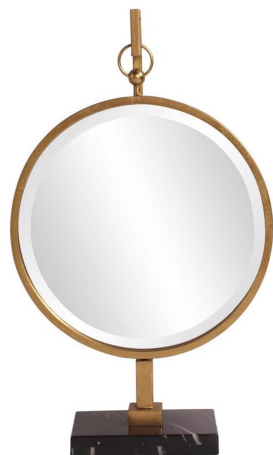

Mirrors

MHE11213 – Medallion Gold Mirror

Specifications

Height 30H

Material Metal

Width 18W

Shape Round

Weight 23

Finish Gold Leaf

Package Dimensions 32 x 21 x 6

<https://www.mdcwall.com/go/sku/MHE11213>