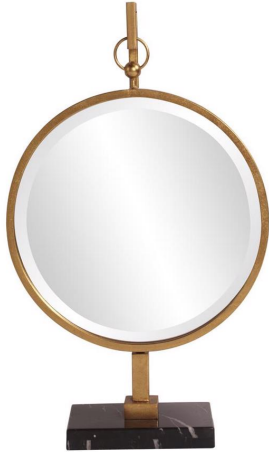

Mirrors

MHE11213 – Medallion Gold Mirror

Our Medallion Mirror is a sophisticated piece that sits on your table instead of your wall. A round, gold framed mirror hangs from a matching fixture with a black marble base. Also available in silver #11212. From Contemporary, to Art Deco; from Transitional to a Scandinavian look, plus everything in between this piece is sure to fit right into your decor. Alone or in multiples, the Medallion Mirror is a perfect accent piece for console tables, book shelves, entryways or any room in your home.

Specifications

Height 30H

Material Metal

Width 18W

Shape Round

Weight 23

Finish Gold Leaf

Package Dimensions 32 x 21 x 6