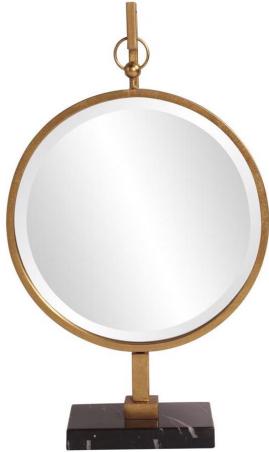

# Mirrors

## MHE11213 – Medallion Gold Mirror

Our Medallion Mirror is a sophisticated piece that sits on your table instead of your wall. A round, gold framed mirror hangs from a matching fixture with a black marble base. Also available in silver #11212. From Contemporary, to Art Deco; from Transitional to a Scandinavian look, plus everything in between this piece is sure to fit right into your decor. Alone or in multiples, the Medallion Mirror is a perfect accent piece for console tables, book shelves, entryways or any room in your home.

### Specifications

Height 30H

Material Metal

Width 18W

Shape Round

Weight 23

Finish Gold Leaf

Package Dimensions 32 x 21 x 6