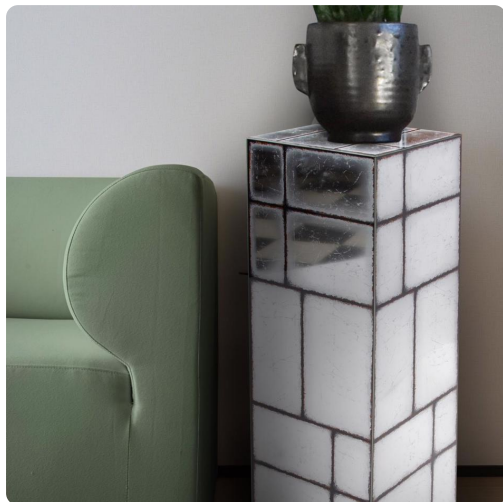

Accent Furniture

MHE11266 – Braque Pedestal

Specifications

Height 36H

Material Glass / MDF

Width 12W

Weight 19.25

Finish Antique