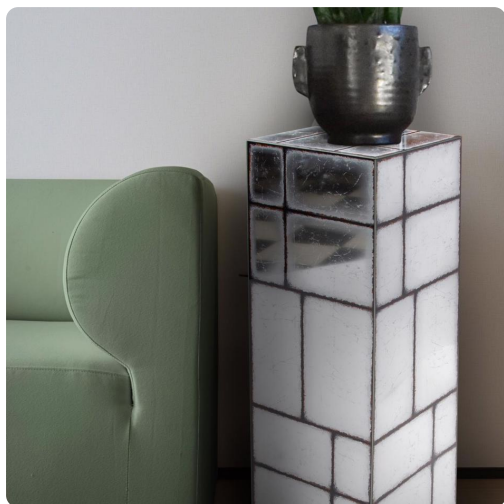

# Accent Furniture

MHE11266 – Braque Pedestal

## Specifications

Height 36H

Material Glass / MDF

Width 12W

Weight 19.25

Finish Antique

<https://www.mdcwall.com/go/sku/MHE11266>