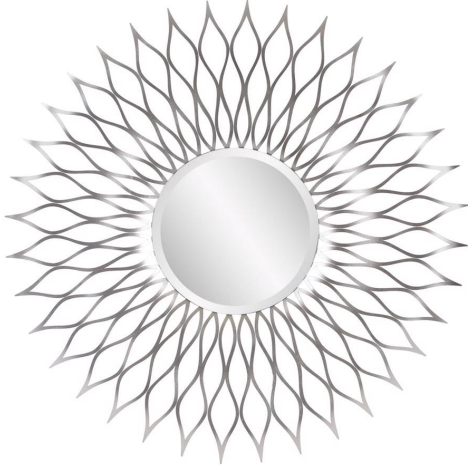

# Mirrors

## MHE11272 – Morocco Mirror

The Morocco Mirror is like a star plucked from the heavens. A silver webbed metal frame takes on a sunburst design. D rings are affixed to the back of the mirror so the piece is ready to hang right out of the box.