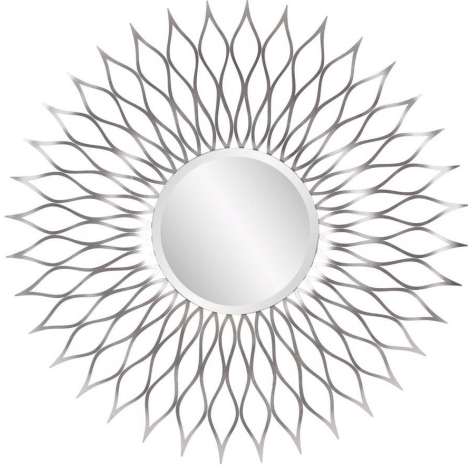

Mirrors

MHE11272 – Morocco Mirror

The Morocco Mirror is like a star plucked from the heavens. A silver webbed metal frame takes on a sunburst design. D rings are affixed to the back of the mirror so the piece is ready to hang right out of the box.

Specifications

Height 50H

Material Metal

Width 50W

Shape Round

Weight 48

Finish Matte

Package Dimensions 55 x 55 x 5