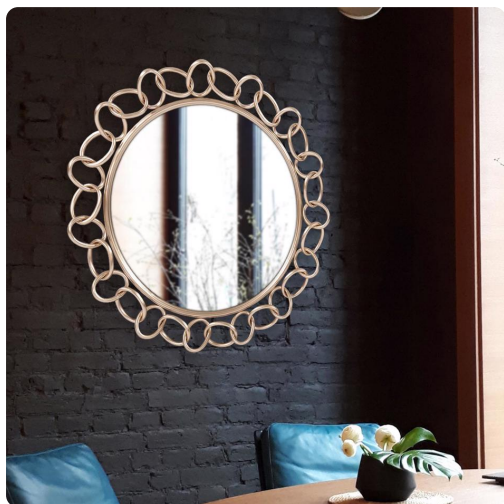

Mirrors

MHE11282 – Cambridge Mirror

Specifications

Height 32H

Material Iron

Width 32W

Shape Round

Weight 9

Finish Polished

<https://www.mdcwall.com/go/sku/MHE11282>