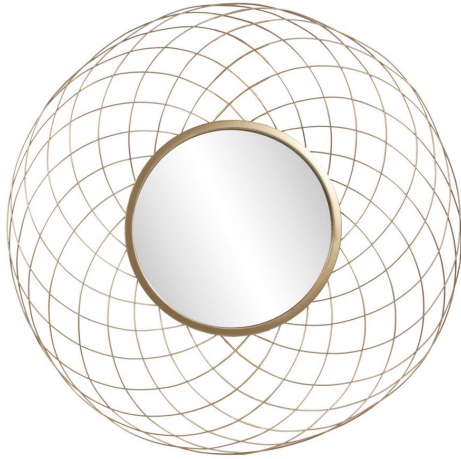

Mirrors

MHE11283 – Epic Mirror

The Epic mirror was inspired by vintage spirograph designs from my childhood. Woven in fine wire and finished in a bright gold, we added depth by curving the outer frame outward from the center gold framed mirror to create an elegant three dimensional effect.

Specifications

Height 38.3/4H

Material Iron

Width 38.3/4W

Shape Round

Weight 4.6

Finish Brushed

<https://www.mdcwall.com/go/sku/MHE11283>