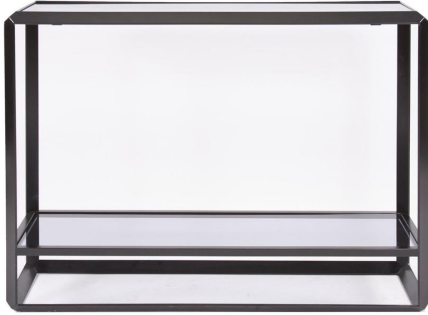

Accent Furniture

MHE11289 – Liam Console Table

Specifications

Height 30H

Material Iron/Glass/MDF

Width 44W

Weight 28

Finish Brushed

<https://www.mdcwall.com/go/sku/MHE11289>