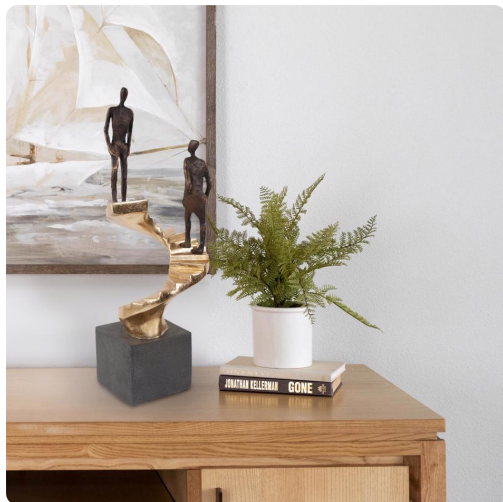

# Accessories

MHE12306 – Golden Spiral Staircase

## Specifications

Height 16H

Material Polyresin

Width 5.1/4W

Weight 3

Finish Textured

Package Dimensions 19X8X8

<https://www.mdcwall.com/go/sku/MHE12306>