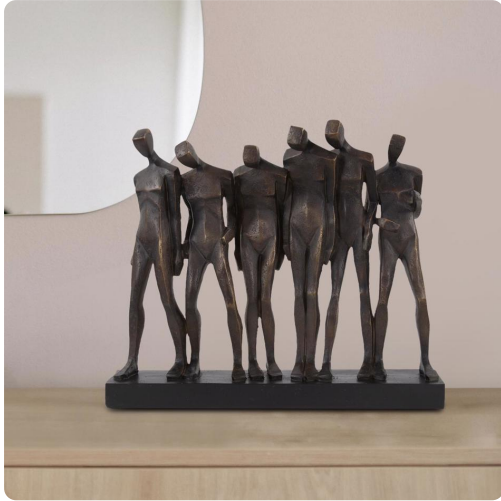

Accessories

MHE12308 – Line Up

A group of characters are asked to line up in a straight line. Their personalities become quite apparent in this study of human behavior. Cast in resin, these figures are finished in a warm bronze and are positioned on a lightly distressed ebony base.

Specifications

Height 13.5H

Material Polyresin

Width 15.3/4W

Weight 5

Finish Textured

Package Dimensions 18X7X20

<https://www.mdcwall.com/go/sku/MHE12308>