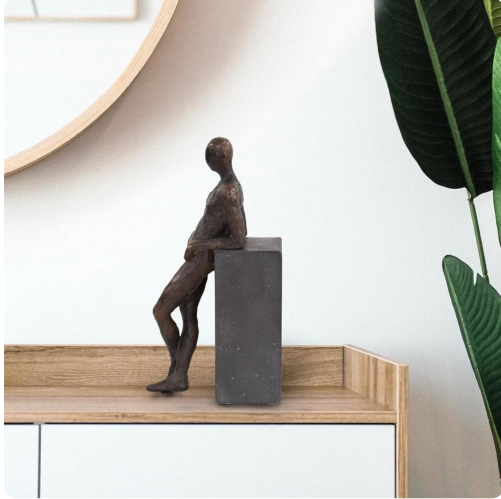

### MHE12311 – Waiting Game Sculpture

Casted in resin and hand finished, this small study of every persons ability to wait on a person to come along or an event to happen. A deep bronze finish gives way at points to a contrasting brilliant gold highlight. Casually leaning on a faux stone cube, our wait has started for what ever lies ahead.