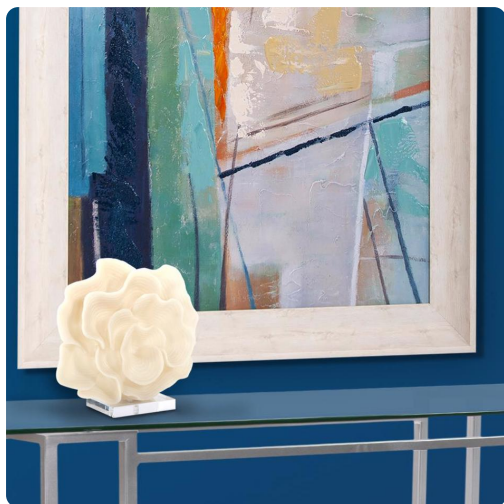

Accessories

MHE12324 – Reef Sculpture

Specifications

Height 10.5H

Material Polyresin

Width 10.5W

Weight 1.3

Finish Textured