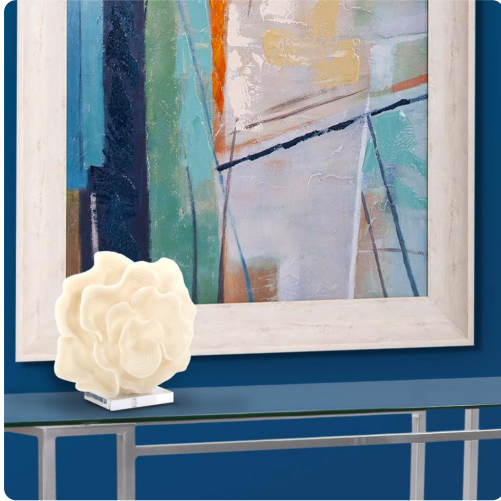

Accessories

MHE12324 – Reef Sculpture

The naturally unique shapes and textures of coral found deep in the sea, inspired us to create a sculpture that reflects all these details. Sculpted by hand in resin and mounted on an acrylic base, this charming creation adds a sense of natural wonder in any decor.

Specifications

Height 10.5H

Material Polyresin

Width 10.5W

Weight 1.3

Finish Textured

Package Dimensions 13x6x13

<https://www.mdcwall.com/go/sku/MHE12324>