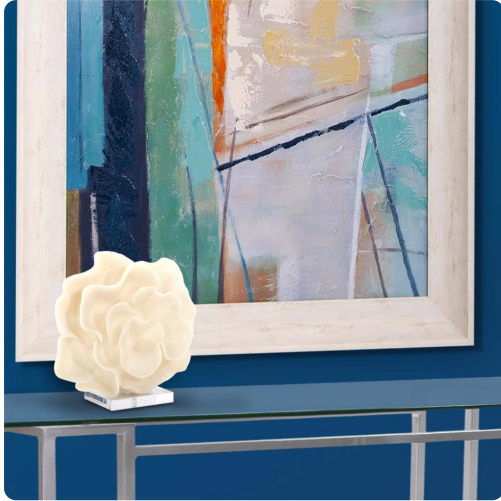

Accessories

MHE12324 – Reef Sculpture

Specifications

Height 10.5H

Material Polyresin

Width 10.5W

Weight 1.3

Finish Textured

Package Dimensions 13x6x13

<https://www.mdcwall.com/go/sku/MHE12324>