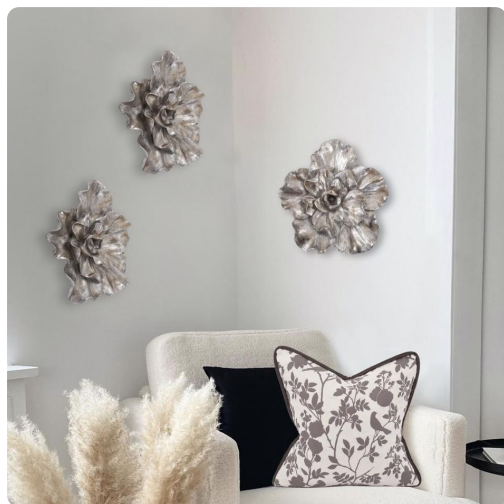

Wall Art

MHE12325 – Silver Camellia

Specifications

Height 16H

Material Polyresin

Width 16.5W

Shape Unique

Weight 3

Finish Antique

Package Dimensions 18

<https://www.mdcwall.com/go/sku/MHE12325>