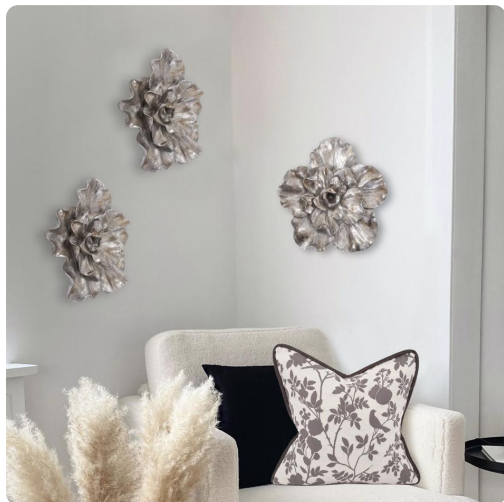

# Wall Art

MHE12325 – Silver Camellia

## Specifications

Height 16H

Material Polyresin

Width 16.5W

Shape Unique

Weight 3

Finish Antique

Package Dimensions 18