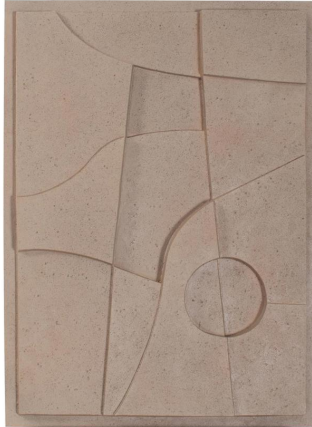

Wall Art

MHE12398 – Havley The Geo Interpreted Wall Art Scene 1

This captivating wall art brings dimension and texture to your space through its layered geometric shapes. The subtle interplay of lines and curves creates a sense of movement and depth, drawing the eye with its abstract design. Finished in neutral tones, this piece complements a variety of decor styles.

Specifications

<https://www.mdcwall.com/go/sku/MHE12398>

Material Polyresin

Height 23.5/8H

Width 17.5W

Shape Organic

Weight 7.5

Type product

Finish Textured

Overall Dimensions 23.5/8H x 17.5W x 1.5D

Package Dimensions 20"L x 4"W x 27"H

Country of Origin China