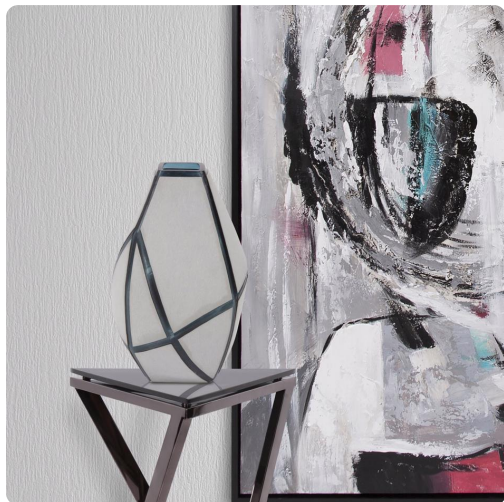

# Accessories

MHEI30004 – Bain Glass Vase

## Specifications

Height 18H

Material Glass

Width 11W

Shape Round

Weight 7.2

Finish Textured

<https://www.mdcwall.com/go/sku/MHEI30004>