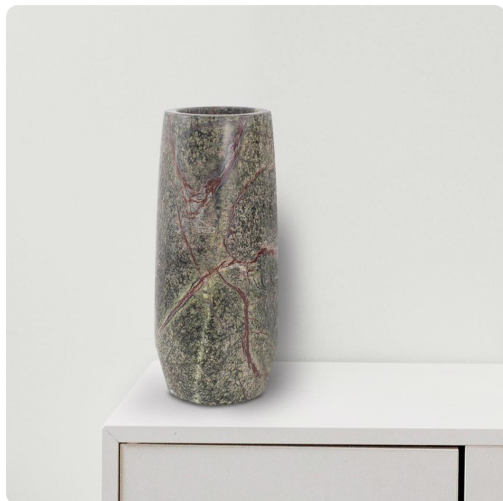

Accessories

MHE130052 – Juniper Moss Green Marble Vase, Tall

The deep rich green and taupe colors of this marble created an image in our head of a lush forest with a ground cover of delicate juniper moss and rock formations. This image became the inspiration for the tall cylindrical vase. The natural veining of the stone creates a unique pattern that no two vases will share. Whether filled with flowers or used for its natural beauty this vase delivers style with a uniqueness all it's own.

Specifications

Height 11H

Material Marble

Width 5W

Shape Cylindrical

Weight 16.5

Finish Smooth

Package Dimensions 8X8X15